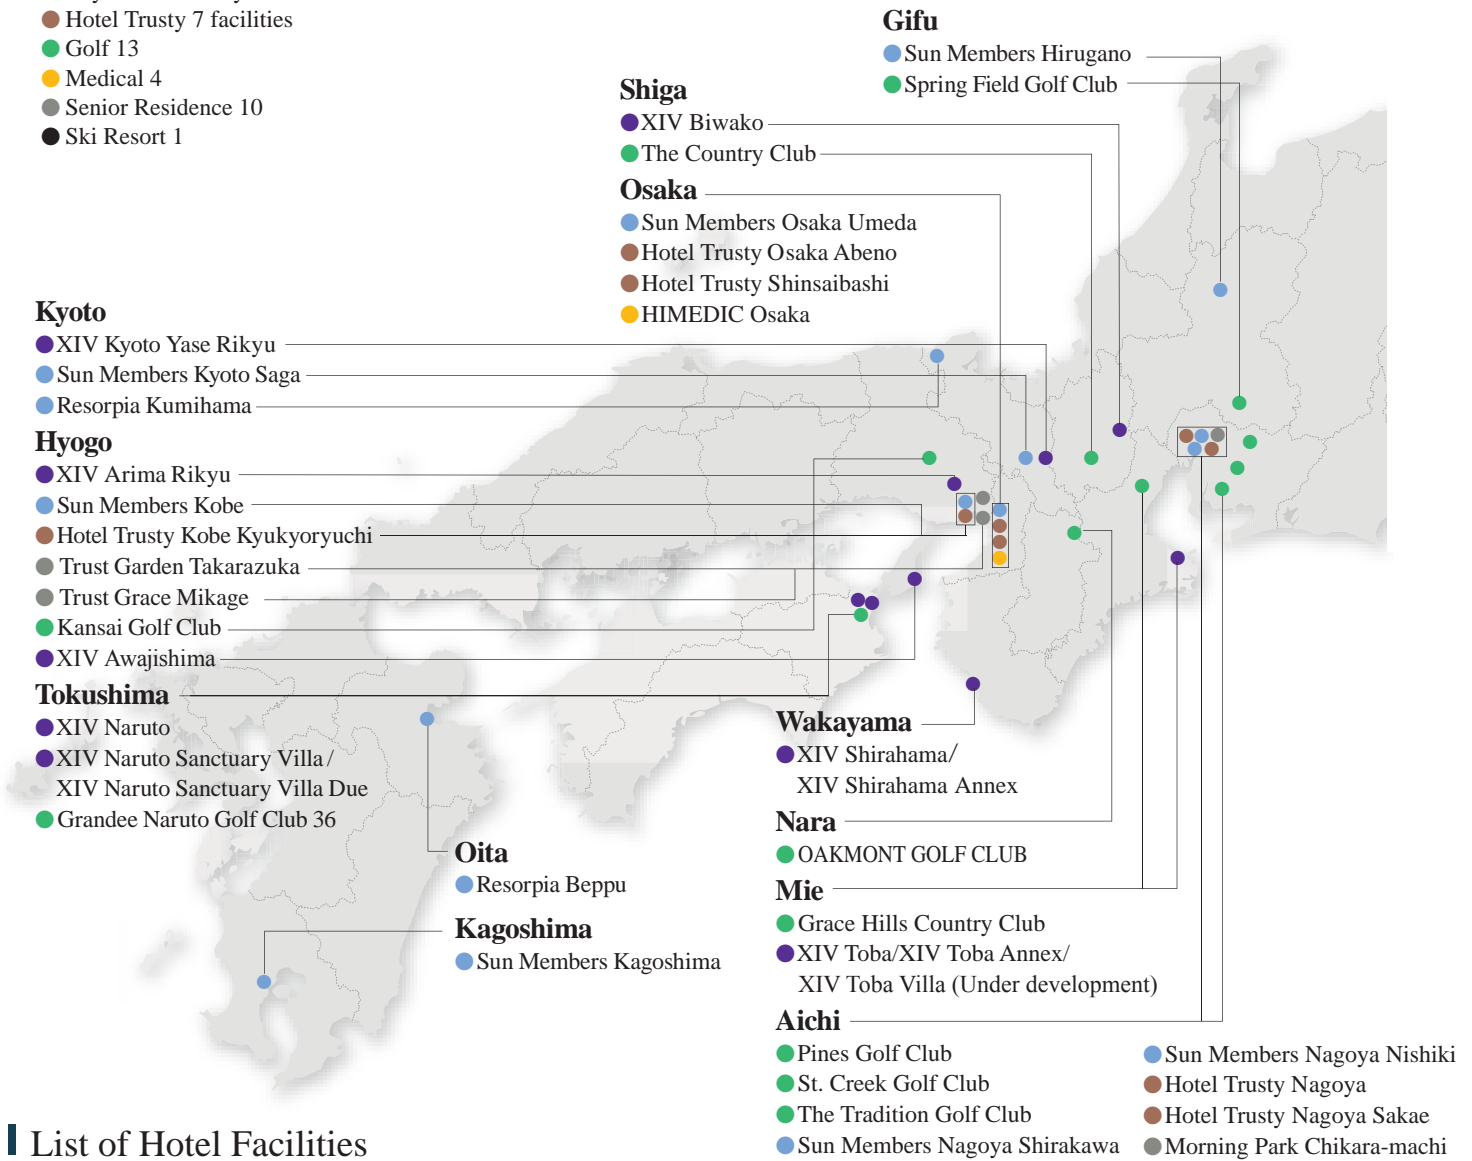

Resorttrust Network

(As of June 30, 2014)

- XIV 24 facilities (Includes one facility under development)
- Sun Members 13 facilities
- Baycourt 1 facility
- Hotel Trusty 7 facilities
- Golf 13
- Medical 4
- Senior Residence 10
- Ski Resort 1

List of Hotel Facilities

Name	Year Opened	Rooms
Baycourt		292
Tokyo Baycourt Club Hotel & Spa Resort	2008	292
XIV		3,257*
XIV Toba	1987	207
XIV Izu	1988	227
XIV Shirahama	1989	104
XIV Karuizawa	1990	200
XIV Toba Annex	1991	198
XIV Awajishima	1992	109
XIV Yamanakako	1993	252
XIV Shirahama Annex	1993	144
XIV Biwako	1997	268
XIV Tateshina	1999	230

Name	Year Opened	Rooms
Sun Members		1,191
Sun Members Nagoya Shirakawa	1974	87
Sun Members Hirugano	1974	36
Sun Members Osaka Umeda	1978	69
Sun Members Nagoya Nishiki	1979	79
Sun Members Tokyo Shinbashi	1980	23
Sun Members Kagoshima	1980	105
Sun Members Kyoto Saga	1980	67
Sun Members Tokyo Shinjuku	1982	181
Resorpia Atami	1983	206
Resorpia Kumihama	1984	57
Resorpia Beppu	1984	57
Resorpia Hakone	1984	171
Sun Members Kobe	1985	53

Name	Year Opened	Rooms
Trusty		1,415
Hotel Trusty Nagoya	1997	250
Hotel Trusty Nagoya Sakae	2003	204
Hotel Trusty Shinsaibashi	2005	211
Hotel Trusty Tokyo Bayside	2008	200
Hotel Trusty Kobe Kyukyoryuchi	2009	141
Hotel Trusty Osaka Abeno	2012	202
Hotel Trusty Kanazawa Korinbo	2013	207