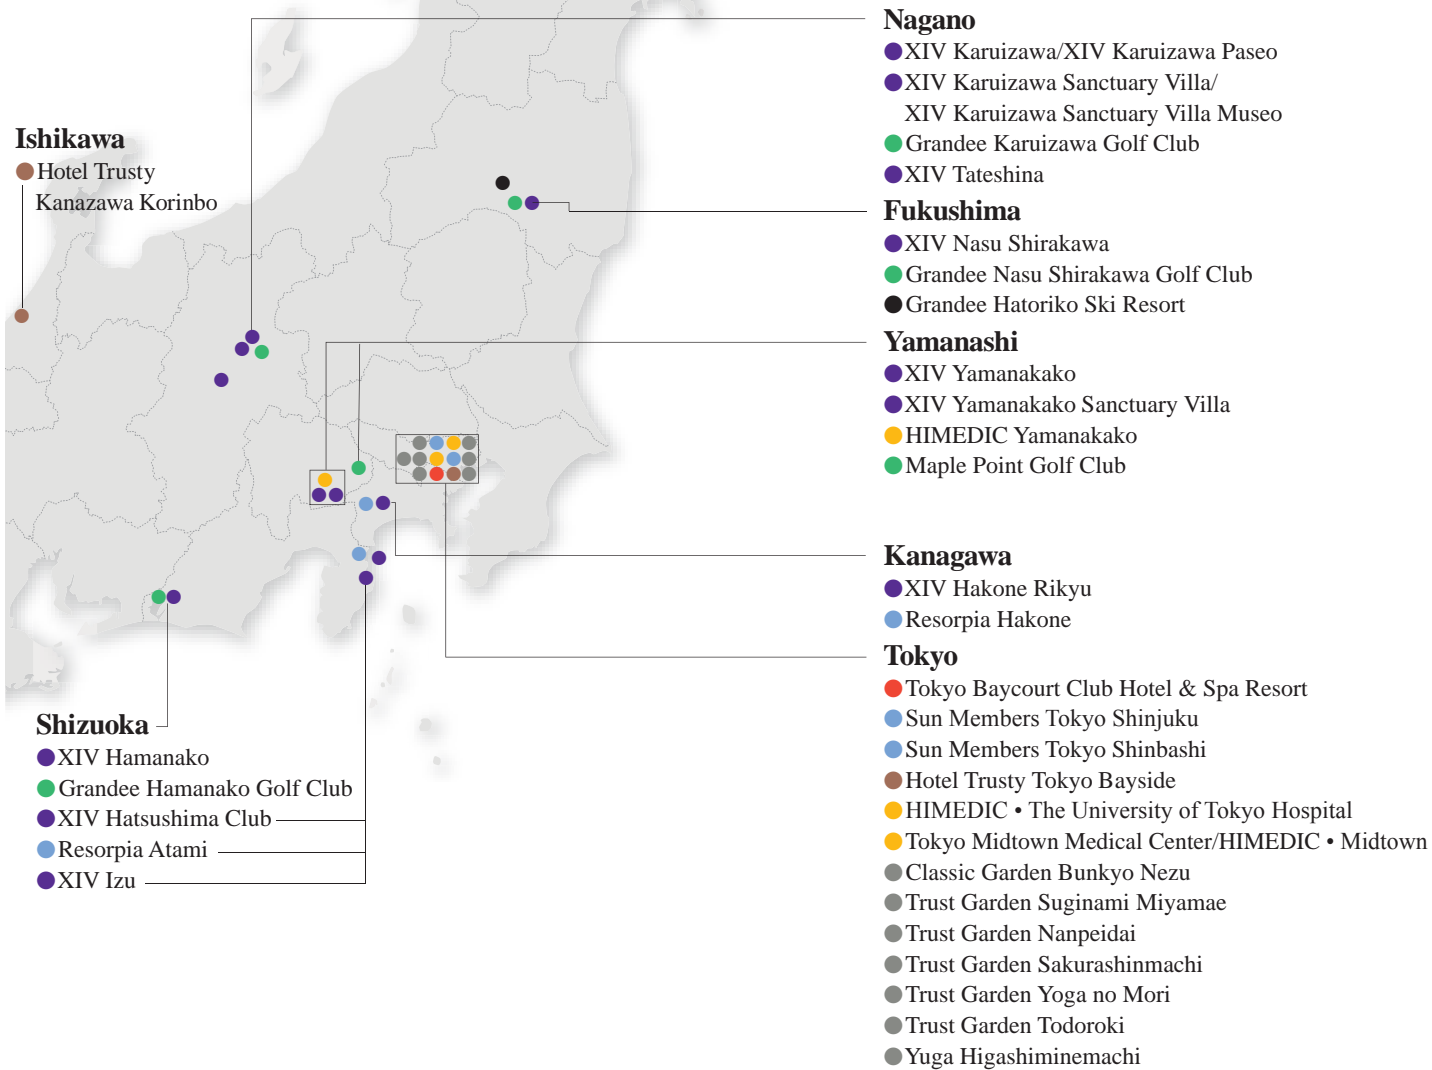

Resorttrust Network

(As of June 30, 2014)

- XIV 24 facilities (Includes one facility under development)
- Sun Members 13 facilities
- Baycourt 1 facility
- Hotel Trusty 7 facilities
- Golf 13
- Medical 4
- Senior Residence 10
- Ski Resort 1

List of Hotel Facilities

Name	Year Opened	Rooms
Baycourt		292
Tokyo Baycourt Club Hotel & Spa Resort	2008	292
XIV		3,257*
XIV Toba	1987	207
XIV Izu	1988	227
XIV Shirahama	1989	104
XIV Karuizawa	1990	200
XIV Toba Annex	1991	198
XIV Awajishima	1992	109
XIV Yamanakako	1993	252
XIV Shirahama Annex	1993	144
XIV Biwako	1997	268
XIV Tateshina	1999	230

Name	Year Opened	Rooms
Sun Members		1,191
Sun Members Nagoya Shirakawa	1974	87
Sun Members Hirugano	1974	36
Sun Members Osaka Umeda	1978	69
Sun Members Nagoya Nishiki	1979	79
Sun Members Tokyo Shinbashi	1980	23
Sun Members Kagoshima	1980	105
Sun Members Kyoto Saga	1980	67
Sun Members Tokyo Shinjuku	1982	181
Resorpia Atami	1983	206
Resorpia Kumihama	1984	57
Resorpia Beppu	1984	57
Resorpia Hakone	1984	171
Sun Members Kobe	1985	53

Name	Year Opened	Rooms
Trusty		1,415
Hotel Trusty Nagoya	1997	250
Hotel Trusty Nagoya Sakae	2003	204
Hotel Trusty Shinsaibashi	2005	211
Hotel Trusty Tokyo Bayside	2008	200
Hotel Trusty Kobe Kyukyoryuchi	2009	141
Hotel Trusty Osaka Abeno	2012	202
Hotel Trusty Kanazawa Korinbo	2013	207